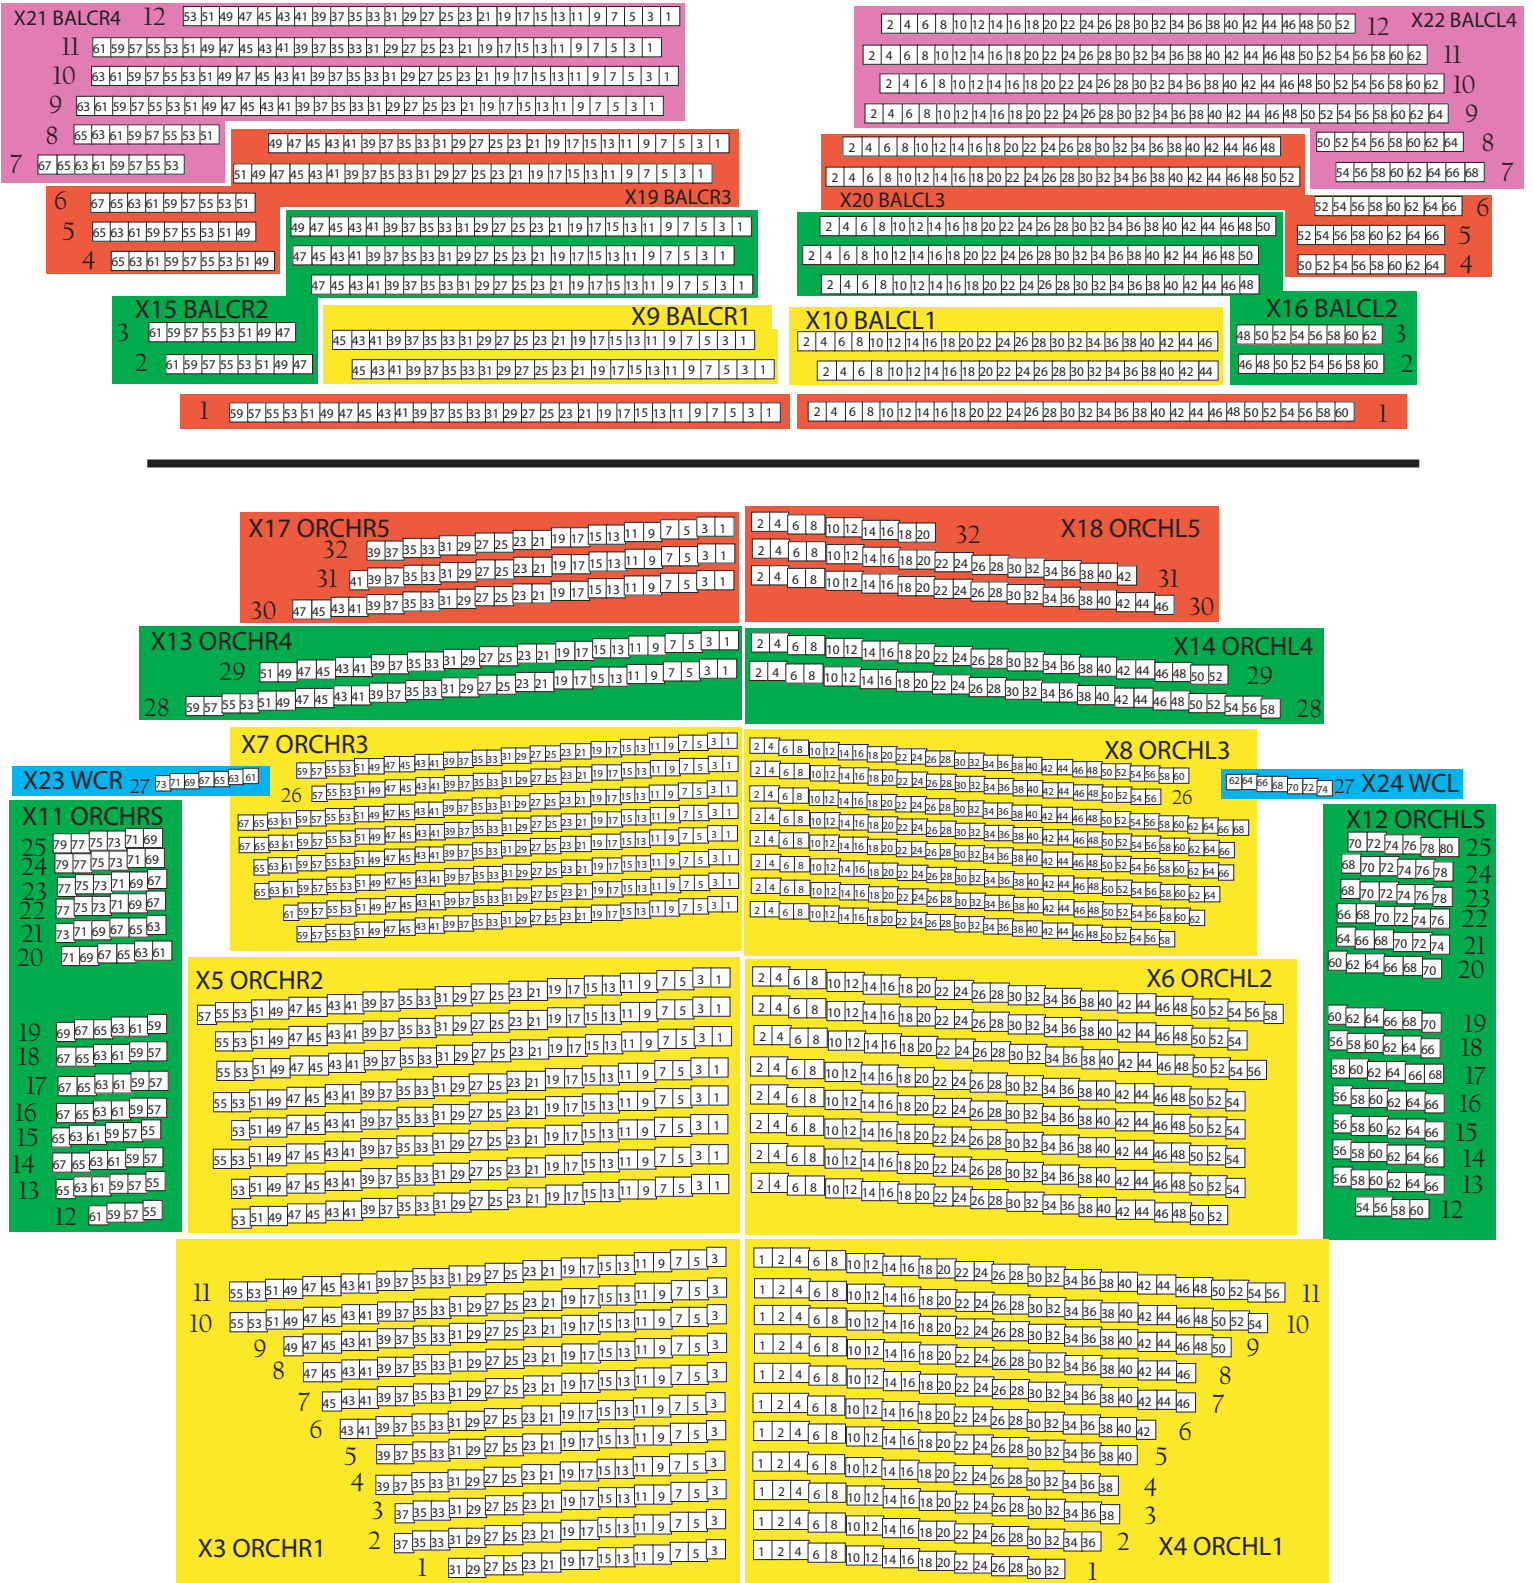

San Jose Center for the Performing Arts

Partially Exploded X number and Section Map

Yellow = Section A
 Green = Section B
 Red = Section C
 Violet = Section D
 Blue = WheelChair